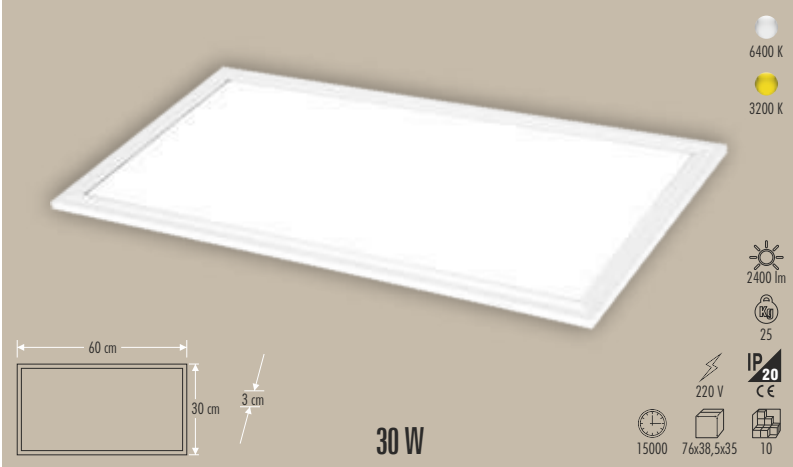

60 W

CT-5286 30 x 30 CLIP-IN PANEL

175 ₺

25 W

CT-5266 30 x 60 BACKLIGHT

275 ₺

30 W

CT-5267 30 x 120 BACKLIGHT